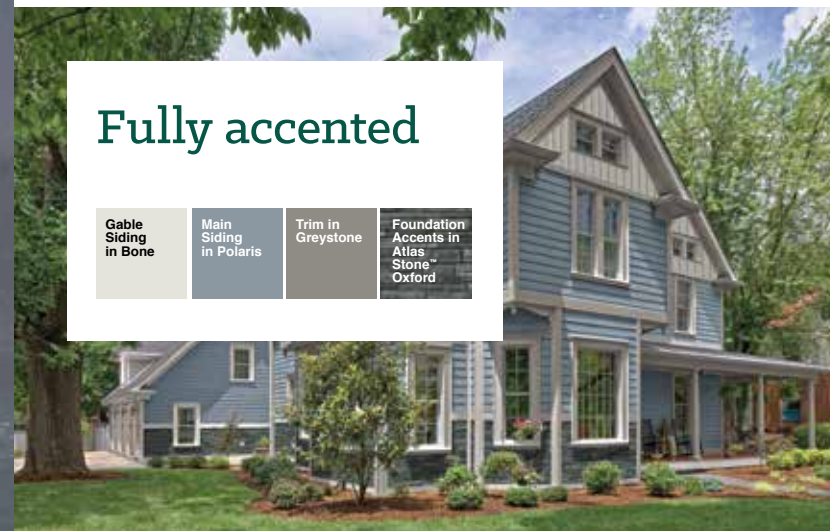

Whether you seek to express a clean, contemporary look, amplify the elegance of your home style or convey something more traditional, Elm Grove™ Siding styles give you true design flexibility. Every one of them projects the look of natural cedar while thwarting time, weather, wear and tear.

Head-turning looks and effortless livability: you can have both.

Elm Grove™ Siding conveys the character of real wood, while exhibiting rock-solid durability, weather endurance and low maintenance. In other words, it's every bit as practical as it is aesthetically pleasing.

Visit [LiveAbode.com](https://www.liveabode.com)

LIVE **A**BODE™

Clean and monochromatic

Gable Siding in Bone
Trim in White

More boldly dressed

Gable Siding in Bone
Main Siding in Polaris
Trim in White

Fully accented

Gable Siding in Bone
Main Siding in Polaris
Trim in Greystone
Foundation Accents in Atlas Stone Oxford

Color + Design

Speak Volumes

Choosing the exterior that hits home comes down to the personality you want to project and using different style elements to communicate that personality. Color can set endlessly shifting, memorable moods and has a big say in the curb appeal conversation. These examples show how much you can differentiate by varying color and texture.